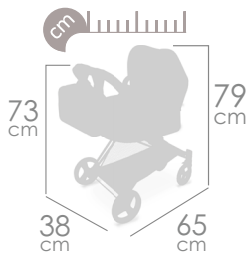

CITYX

Coche de muñecas 3x1

Doll's pram 3x1

PLEGABLE
FOLDING

3x1

Ref. 81777

TRANSLUCED

muñeco y accesorios no incluidos
doll and accessories not included