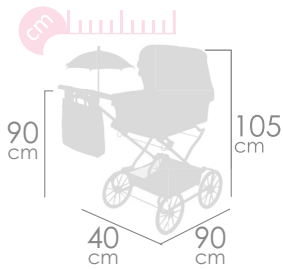

Sophie

Coche de muñecas Reborn

Reborn doll's pram

Ref. 82075