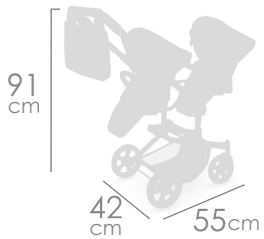

Twins doll's stroller

PLEGABLE
FOLDING

2

M³

0,104

+3

cm

Ref. 90875