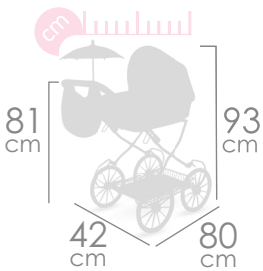

Sophie

Coche de muñecas
Doll's pram

Ref. 81075