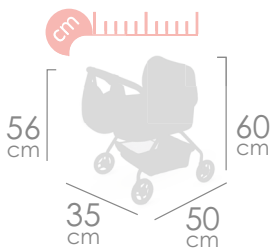

Tulipe

Mi primer cochecito de muñeca

My first doll's pram

Ref. 86074