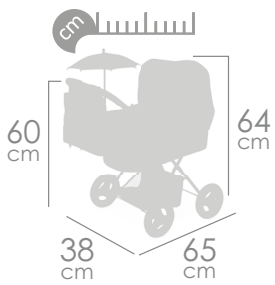

Vintage

Coche de muñeca
Doll's pram

PLEGABLE
FOLDING

Ref. 85044

almohada
y colchón
pillow
& mattress