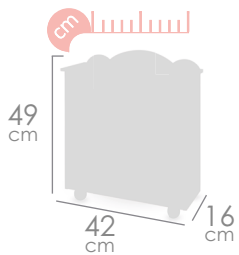

Tulipe

Armario
de madera
Wooden
wardrobe

Ref.55274