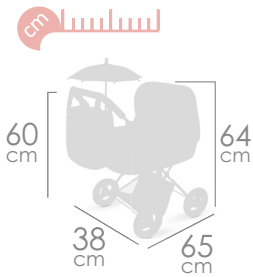

Novedad
New

Coche de
muñecas
Doll's pram

PLEGABLE
FOLDING

Ref. 85070

muñeco no incluido
doll not included

peluche incluido
plush included

incluye colchón
mattress included