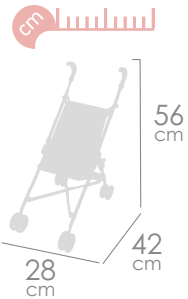

Novedad
New

Carrito de
la compra
Shopping
trolley

PLEGABLE

FOLDING

8

0,14

+3

Ref. 52070

8 436623 381028

Novedad
New

Trona
columpio 3x1
High chair &
swing 3x1

3x1

Ref. 51570

muñeco y accesorios no incluidos
doll and accessories not included

Novedad
New

Silla de
muñecas
Doll's push
chair

PLEGABLE
FOLDING

Ref. 90070

Novedad
New

Honey

Silla de
muñecas
Doll's push
chair

Ref. 90570

muñeco no incluido
doll not included

Novedad
New