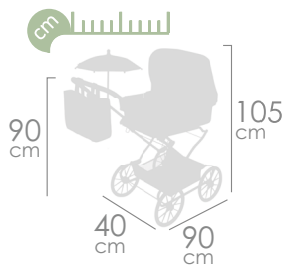

Novedad
New

Botanic

Coche de
muñecas
Reborn

Reborn doll's
pram

Ref. 82068