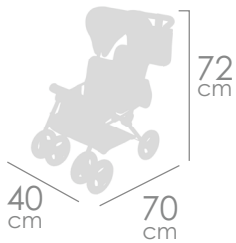

incluye colchón
mattress included

muñeco no incluido
doll not included

Novedad
New

Botanic

Silla de muñecas gemelar
Twins doll's stroller

PLEGABLE
FOLDING

Ref. 90368

Bolso
Bag

bolsillo trasero
back pocket

muñeco no incluido
doll not included

Botanic

Silla de muñecas Gemelar
Twins doll's stroller

PLEGABLE
FOLDING

std 2

M 3 0,104

+3