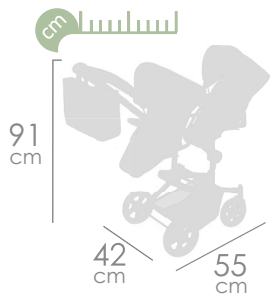

bolsillo trasero
back pocket

muñeco no incluido
doll not included

Botanic

Silla de muñecas Gemelar
Twins doll's stroller

PLEGABLE
FOLDING

std 2

M 3 0,104

+3