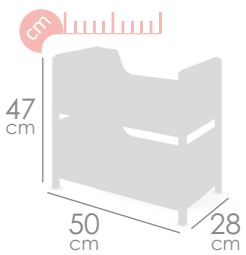

Tulipe

Litera convertible de madera

Wooden convertible double bed