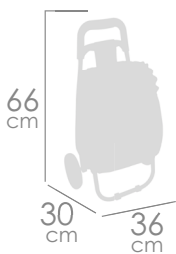

Novedad
New

Carrito de
la compra
Shopping
trolley

PLEGABLE

FOLDING

8

0,14

+3

Ref. 52070