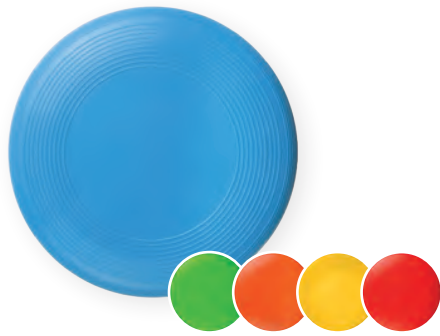

LENA

62507
Discus

5-assorted. 85 g. 22 cm.
6+ / unit: 60 / loose 220 x 220 x 25

4006942625079