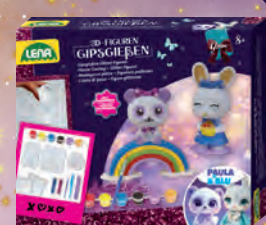

Topics:
Crafting fashion
themes with the
mascots Paula & Blu

Target group:
5-10 Years

Glam