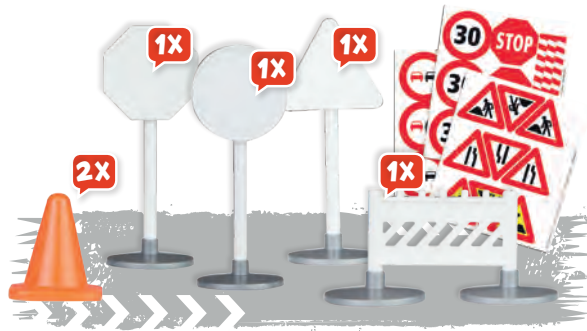

04216
Actives Garbage truck

A wood and plastic compound with the scent of wood. Galvanised steel axles. Driver's cabin can be opened for playing. Lockable waste container with dustbin. Lever with tilt function. 30 cm.
2+ / unit: 6 / presenter 310 x 150 x 190

4006942894000

21 CM

22 CM

NEW

01638
Truckies Set Construction site window box

Set contains Truckies Dump truck, Truckies Excavator, a set of 6 traffic signs with stickers, three LENA® play figures and a roadblock.
2+ / unit: 4 / box with window 395 x 100 x 300

4006942921607