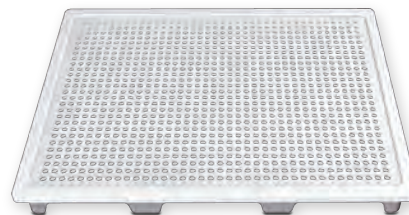

4006942854202

35020 Mosaic plug board

21 x 16 cm.
3+ / unit: 10 / loose 215 x 160 x 23

4006942350209

35021 Mosaic plug board, large

28 x 19.5 cm.
3+ / unit: 10 / loose 275 x 195 x 23

4006942350216

35024 Mosaic pegs colour, 15 mm, KIGA