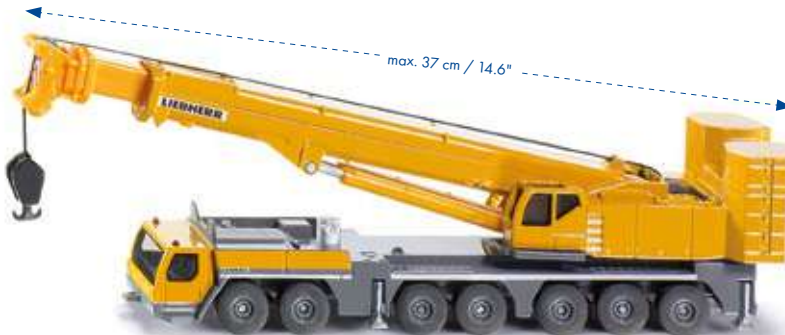

10188600005

Liebherr Mobilkran
Mobile Crane
Grue mobile
255x97x66 mm /
10.0x3.8x2.6"