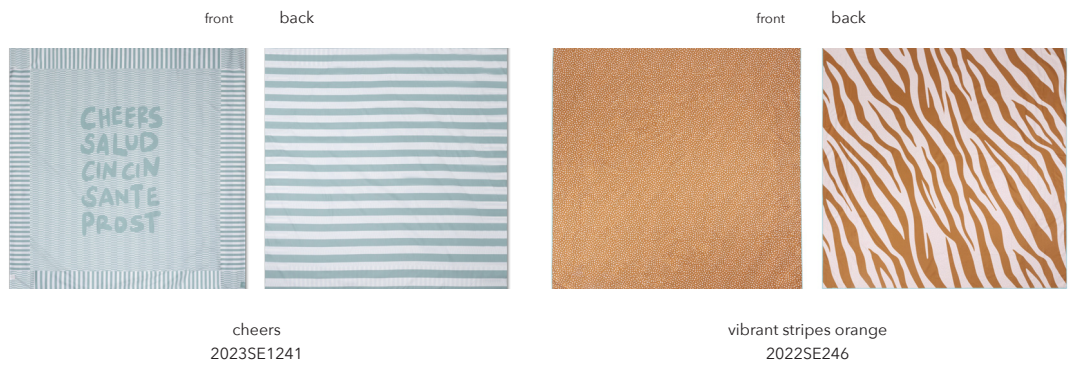

shelltastic
2025SE749

TOWEL ADULT cotton

90 x 180 cm

resort stripe
2023SE1449

TOWEL ADULT microfiber

90 x 180 cm

90 x 170 cm

180 x 180 cm