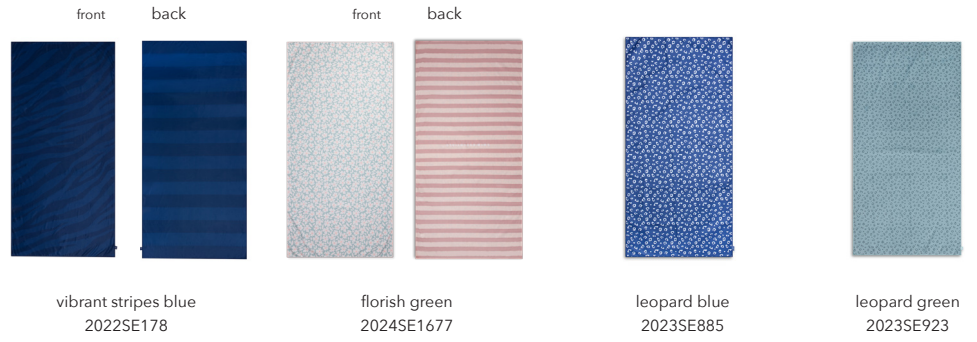

shelltastic
2025SE749

TOWEL ADULT cotton

90 x 180 cm

resort stripe
2023SE1449

TOWEL ADULT microfiber

90 x 180 cm

90 x 170 cm

180 x 180 cm