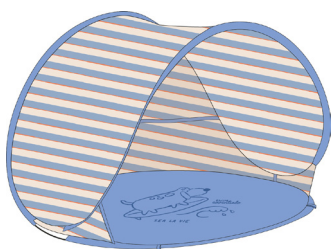

TENT

NEW

surfer
2025SE600